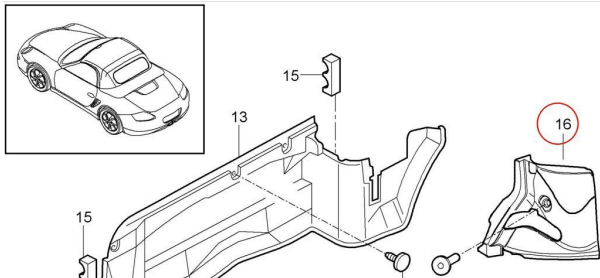

CONDITION

USED - A

MILEAGE

40638