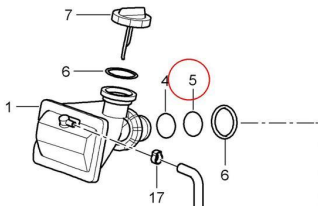

MANUFACTURER

-