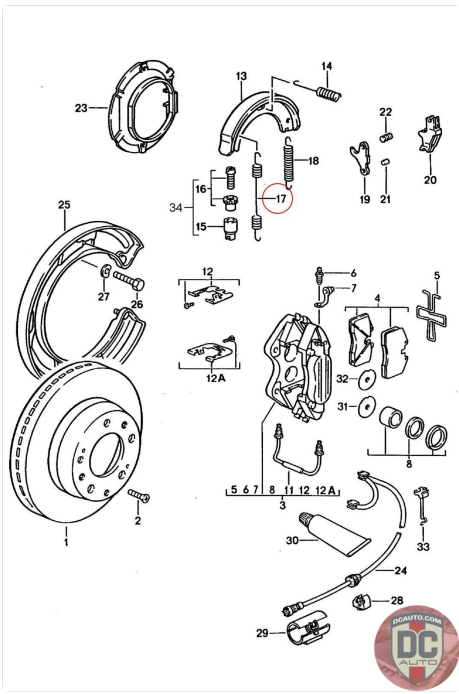

PRICE

$

6.97

QTY

1

Available: 999

[SIGN IN TO ORDER](#)

[Home](#) | [Sign In](#)

[Sign Up](#)

| [Contact Us](#)

| [Parts](#)

| [Vehicles](#)

| [Featured Products](#)

| [Deals](#)

| [Site Map](#)

320 Commerce Court • Rocky Mount, NC 27803
p: (800) 579-2410

© 2024 dC Automotive - v 1.7e